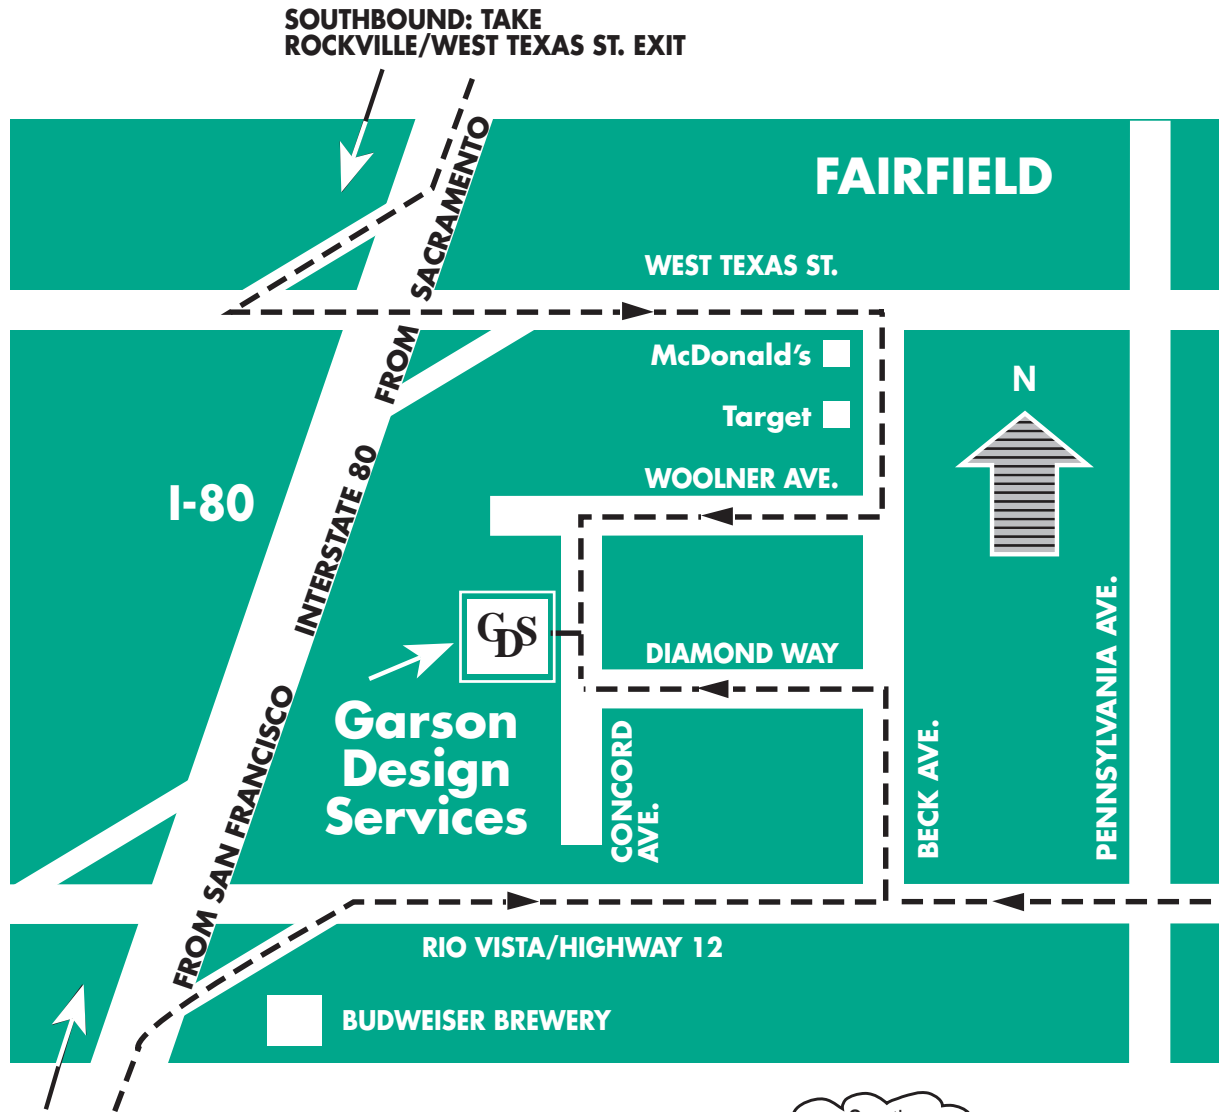

NORTHBOUND: TAKE RIO VISTA/HIGHWAY 12 EXIT

DIGITAL & PROFESSIONAL: ADVERTISING • BROCHURES • BUTTONS • BZ CARDS • CATALOGS • DIRECT MAIL • DISPLAY BOOTHS • FLYERS • ILLUSTRATION • LABELS • LOGOS • NEWSLETTERS • POSTCARDS • POSTERS • PHOTO RETOUCH • SIGNAGE • SLIDES • T-SHIRTS • WEBSITES • ZO MUCH MORE!

BlueWhale/*BackedUpFiles/GDS/GDS_Forms/MapToGDS!-Orig:12/19/00Rev:07/24/02