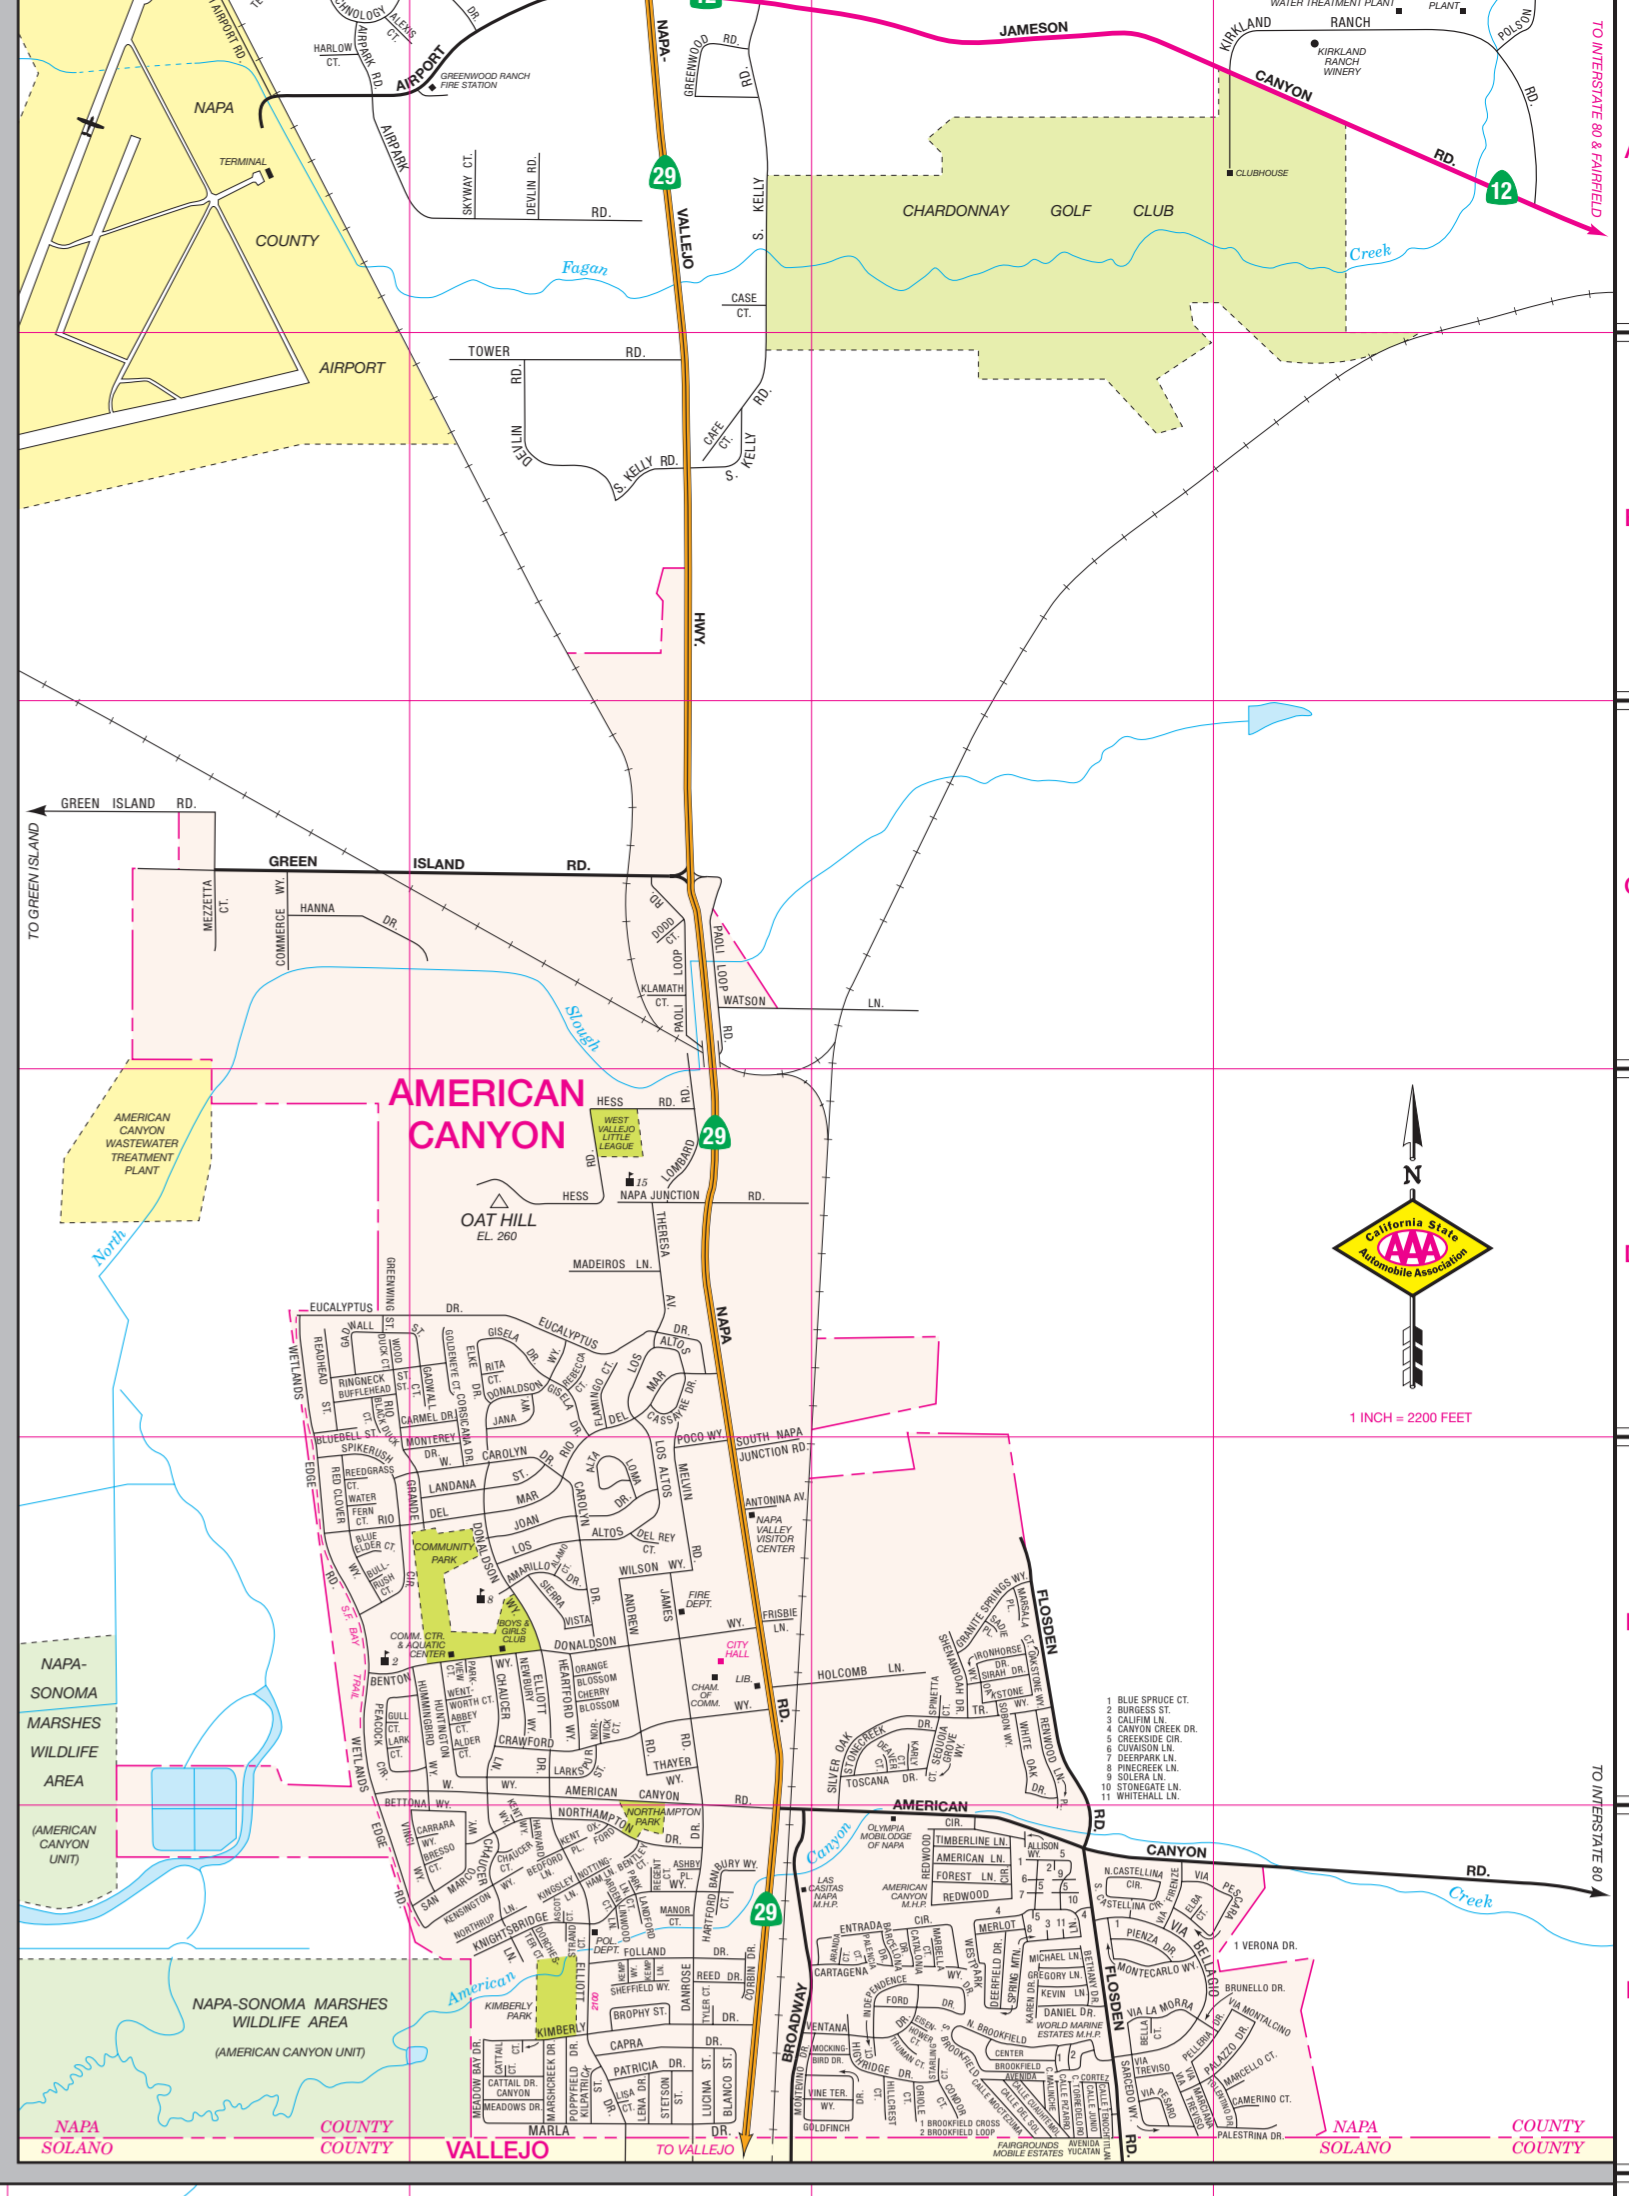

Napa American Canyon and Vicinity

LEGEND

- FREEWAY
- EXPRESSWAY
- HIGHWAY
- MAIN ROAD
- UNDER CONSTRUCTION
- ONE-WAY STREET
- STATE HIGHWAY
- BLOCK NUMBER
- HOSPITAL SERVICES
- PUBLIC SCHOOLS
- PUBLIC BOAT LAUNCH
- PICNIC AREA
- WINERY

ELEVATIONS ARE SHOWN IN FEET

CALIFORNIA STATE AUTOMOBILE ASSOCIATION
150 VAN NESS AVENUE SAN FRANCISCO, CA 94132